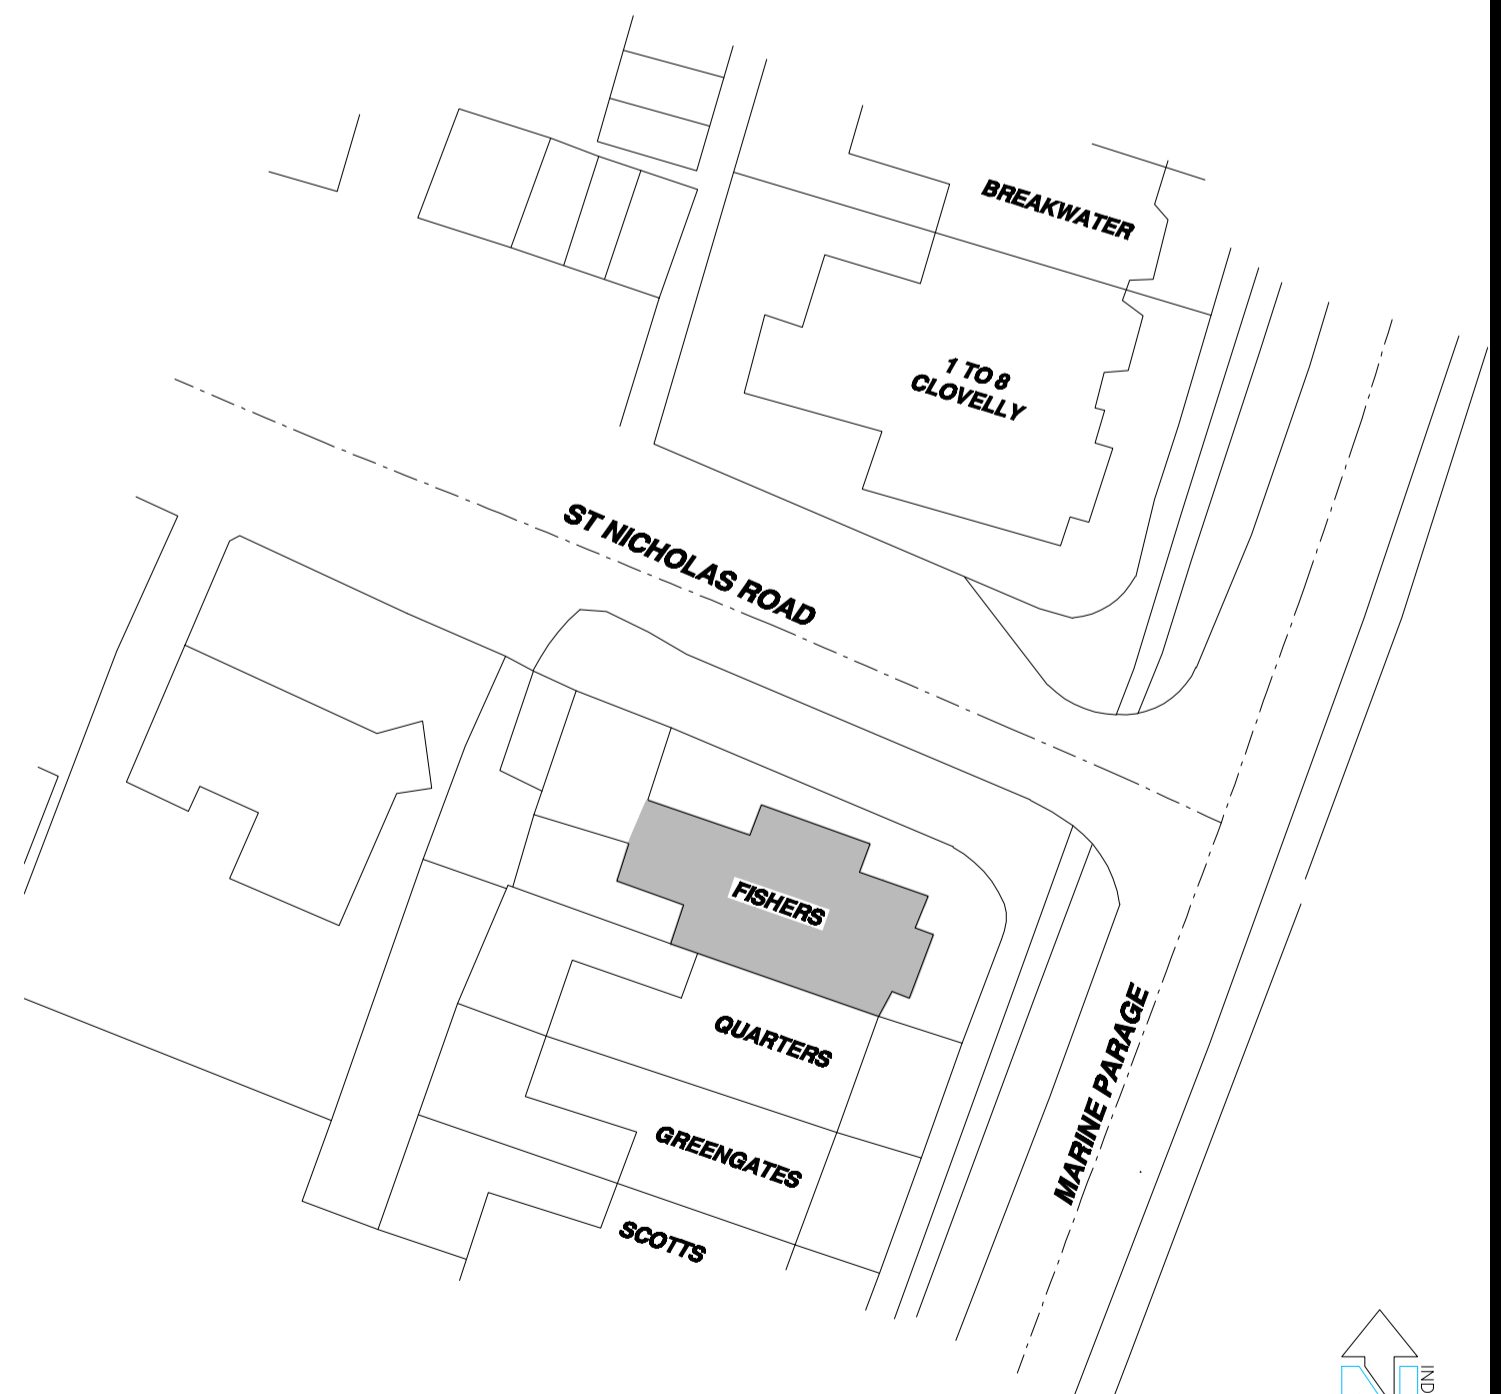

BASEMENT/SITE PLAN 1/100

LOCATION PLAN 1/500

J. C. WHITE

Geomatics Limited
Shrine Barn, Shrine Farm, Sandling Road, Postling, Kent, CT21 4HE
Tel : 01303 261212 Fax : 01303 264040

JOB TITLE :

CLIENT :

DRAWING TITLE : *LEASE PLAN*

SCALE : 1/500 & 1/100 JOB No. :

DWG. No. : DATE :

DRAWN BY : REV. NO. :

CAD PLOT DATE : CADFILE NAME :